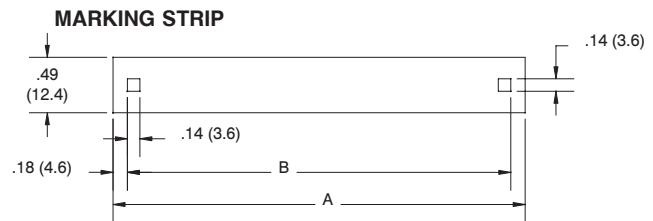

Number of Terminals	Series 1		Series 2		Series 3	
	A	B	A	B	A	B
1	0.91	0.55	1.01	0.65	1.16	0.80
2	1.29	0.93	1.44	1.08	1.73	1.37
3	1.66	1.30	1.88	1.52	2.29	1.93
4	2.04	1.68	2.32	1.96	2.85	2.49
5	2.41	2.05	2.76	2.40	3.42	3.06
6	2.79	2.43	3.19	2.83	3.98	3.62
7	3.16	2.80	3.63	3.27	4.54	4.18
8	3.56	3.20	4.07	3.71	5.10	4.74
9	3.91	3.55	4.50	4.14	5.67	5.31
10	4.29	3.93	4.94	4.58	6.23	5.87
11	4.66	4.30	5.38	5.02	6.79	6.43
12	5.04	4.68	5.81	5.45	7.36	7.00
13	5.41	5.05	6.25	5.89	7.92	7.56
14	5.79	5.43	6.69	6.33	8.48	8.12
15	6.16	5.80	7.13	6.77	9.05	8.69
16	6.54	6.18	7.56	7.20	9.61	9.25
17	6.91	6.55	8.00	7.64	10.17	9.81
18	7.29	6.93	8.44	8.08	10.73	10.37
19	7.66	7.30	8.87	8.51	11.30	10.94
20	8.04	7.68	9.31	8.95	11.86	11.50
21	8.41	8.05	9.75	9.39	12.42	12.06
22	8.79	8.43	10.18	9.82	12.99	12.63
23	9.16	8.80	10.62	10.26	13.55	13.19
24	9.54	9.18	11.06	10.70	14.11	13.75
25	9.91	9.55	11.50	11.14	--	--
26	10.29	9.93	11.93	11.57	--	--
27	10.66	10.30	12.37	12.01	--	--
28	11.04	10.68	12.81	12.45	--	--
29	11.41	11.05	13.24	12.88	--	--
30	11.79	11.43	13.68	13.32	--	--
31	12.16	11.80	--	--	--	--
32	12.54	12.18	--	--	--	--
33	12.91	12.55	--	--	--	--
34	13.29	12.93	--	--	--	--
35	13.66	13.30	--	--	--	--
36	14.04	13.68	--	--	--	--

NYLON SPRING CLIP

Print Styles

01A	1 2 3 4 5 6 7	01C	1 2 3 4 5 6 7
01B	7 6 5 4 3 2 1	01D	7 6 5 4 3 2 1
07A	7 6 5 4 3 2 1 1 2 3 4 5 6 7	07C	1 2 3 4 5 6 7 1 2 3 4 5 6 7
07B	1 2 3 4 5 6 7 7 6 5 4 3 2 1	07D	7 6 5 4 3 2 1 7 6 5 4 3 2 1

Ordering Codes

COVER	SERIES	NO. OF TERMINALS	PRINT STYLE
CW	2	05*	01A
CB (Black) CW (White) CC (Clear)	1/2/3 or 621		
MARKING STRIP	SERIES	NO. OF TERMINALS	PRINT STYLE
SW	2	05*	01A
SW (White)	1/2/3 or 621		Print styles 07A/B/C/D not available